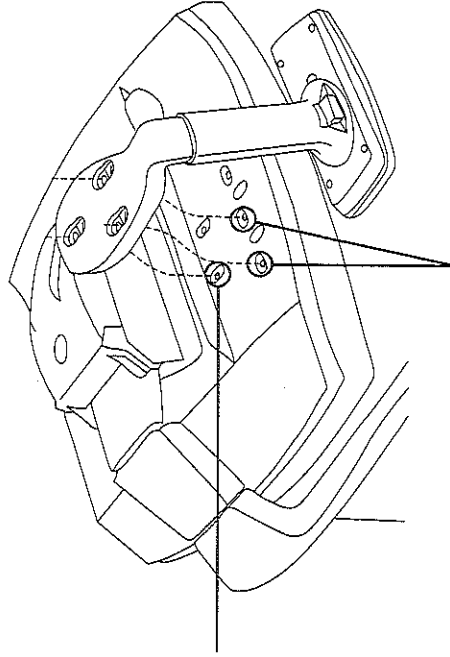

Product Code	Product Name	CH1113/KF73481/KF73482
AC1002 / KF00729	Deluxe Arms	2x30mmxM6 Screws, 4x45mmxM6 Screws
AC1040 / KF50164	T-Adjustable Arms	6x30mmxM6 Screws
AC1034 / KF72644	Chrome Adjustable Arms	2x10mm Spacers
AC1019	Wave Adjustable Arms	2x10mm Spacers, 6x40mmxM6 Screws
AC1082	Folding Arms	2x10mm Spacers

FAILURE TO FOLLOW THESE WARNINGS CAN RESULT IN SERIOUS INJURY

REMEMBER: AT LEAST EVERY 2 MONTHS, CHECK ALL BOLTS, SCREWS AND KNOBS TO BE SURE THEY ARE TIGHT

Example - positioning of spacers on the underside of chair seat